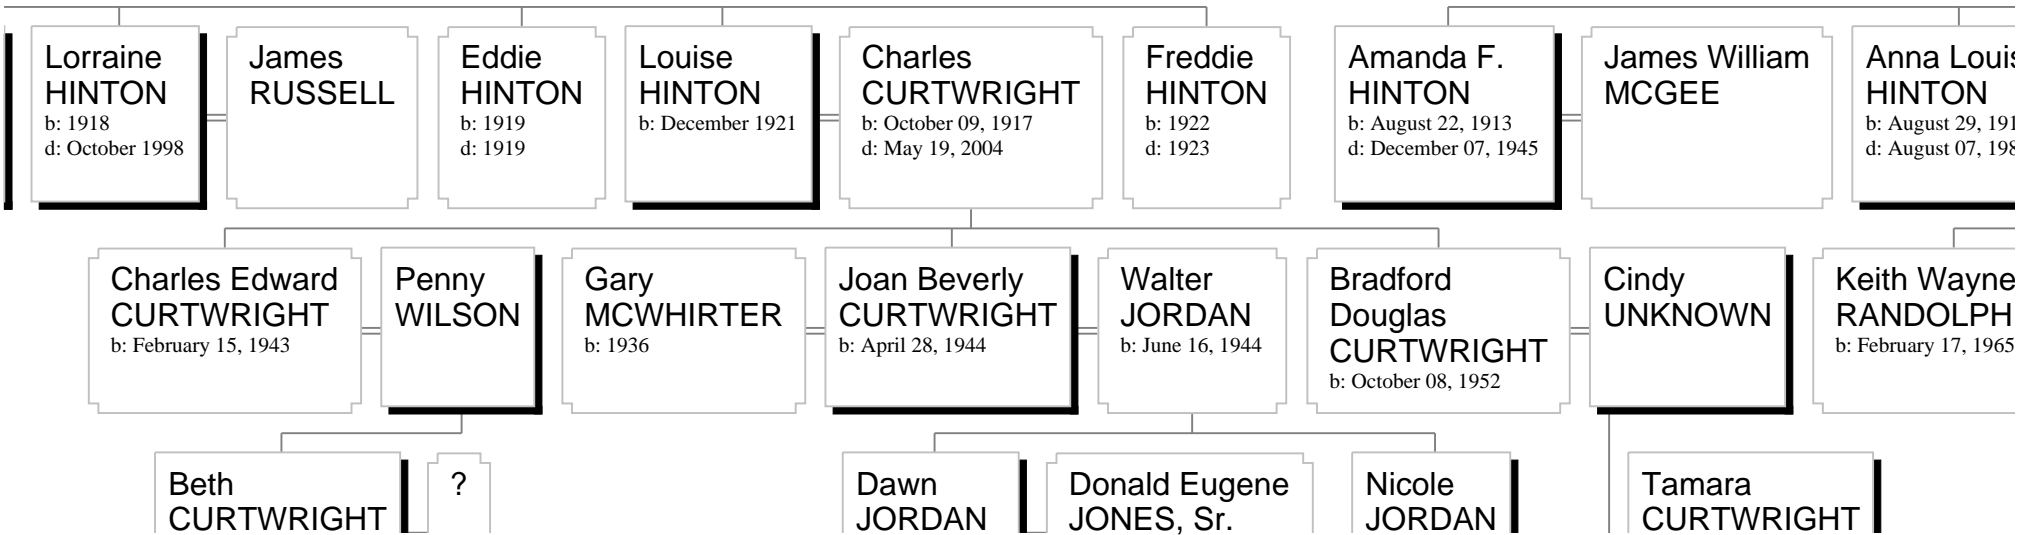

Victor  
PUTNAM

Elton  
BRYSON

Lorraine  
GRAVES

MaRita  
HINTON

Anna Florence  
**WILLIAMS**  
d: April 13, 1958

William  
Alexander  
**HINTON**  
b: April 28, 1873  
d: November 12, 1968

**RAMONA**  
b: April 02, 1935  
d: July 29, 1983