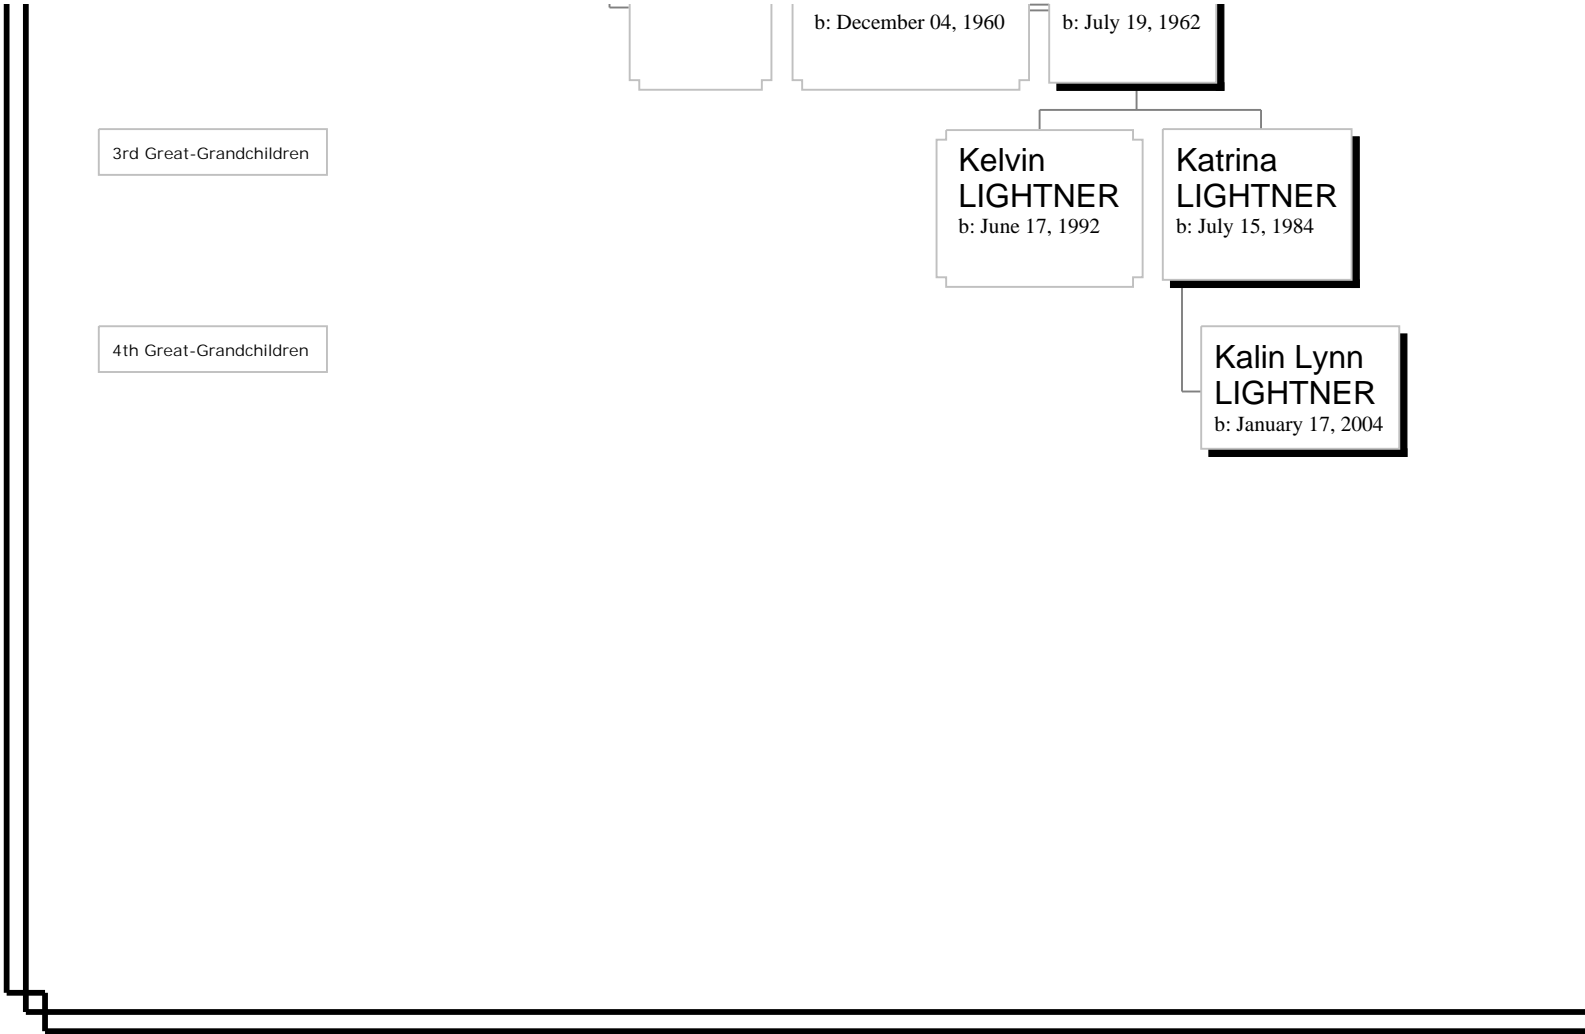

Judith  
WALKER

Joyce  
WALKER

Katherine  
WALKER

W  
W

b: December 04, 1960

b: July 19, 1962

3rd Great-Grandchildren

**Kelvin  
LIGHTNER**  
b: June 17, 1992