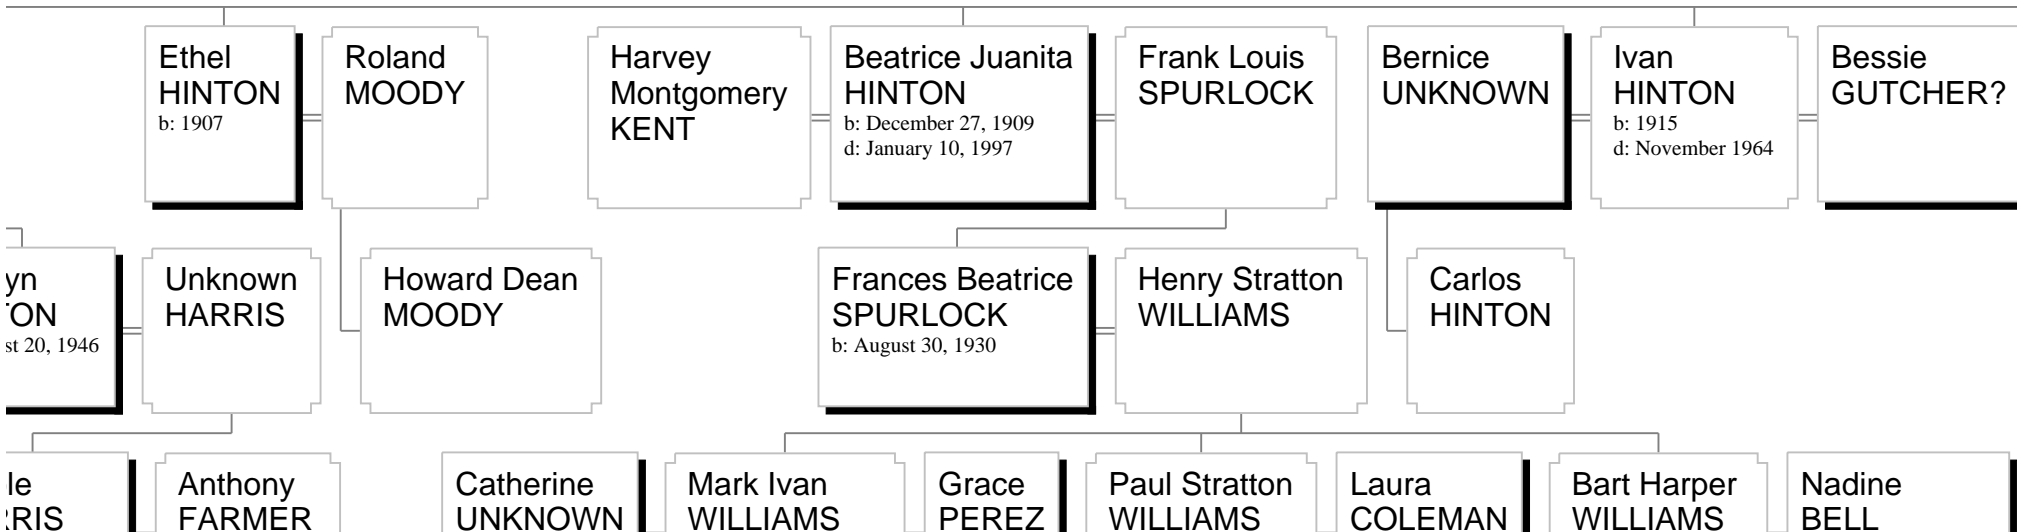

Victor  
PUTNAM

Elton  
BRYSON

Lorraine  
GRAVES

MaRita  
HINTON

Anna Florence  
**WILLIAMS**  
d: April 13, 1958

William  
Alexander  
**HINTON**  
b: April 28, 1873  
d: November 12, 1968

**RAMONA**  
b: April 02, 1935  
d: July 29, 1983