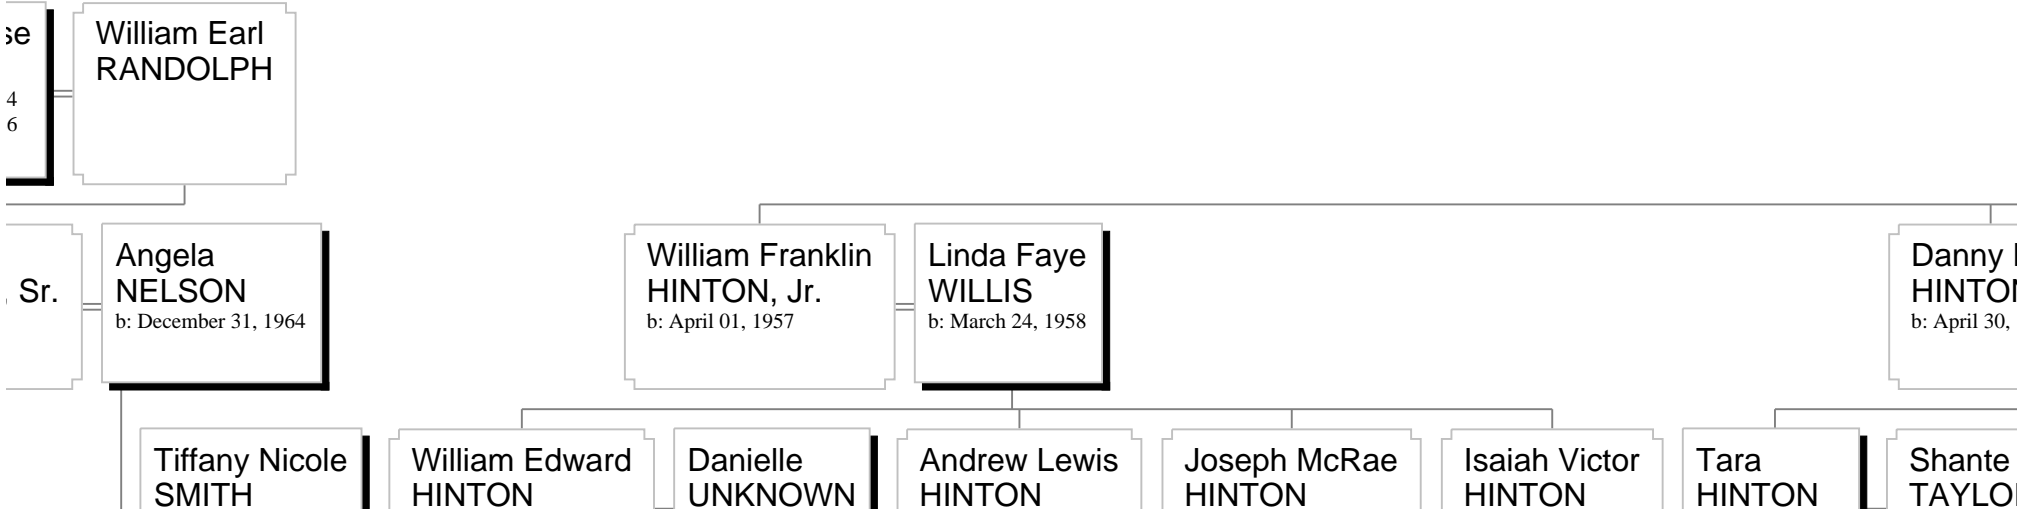

Victor  
PUTNAM

Elton  
BRYSON

Lorraine  
GRAVES

MaRita  
HINTON

Anna Florence  
**WILLIAMS**  
d: April 13, 1958

William  
Alexander  
**HINTON**  
b: April 28, 1873  
d: November 12, 1968

**RAMONA**  
b: April 02, 1935  
d: July 29, 1983