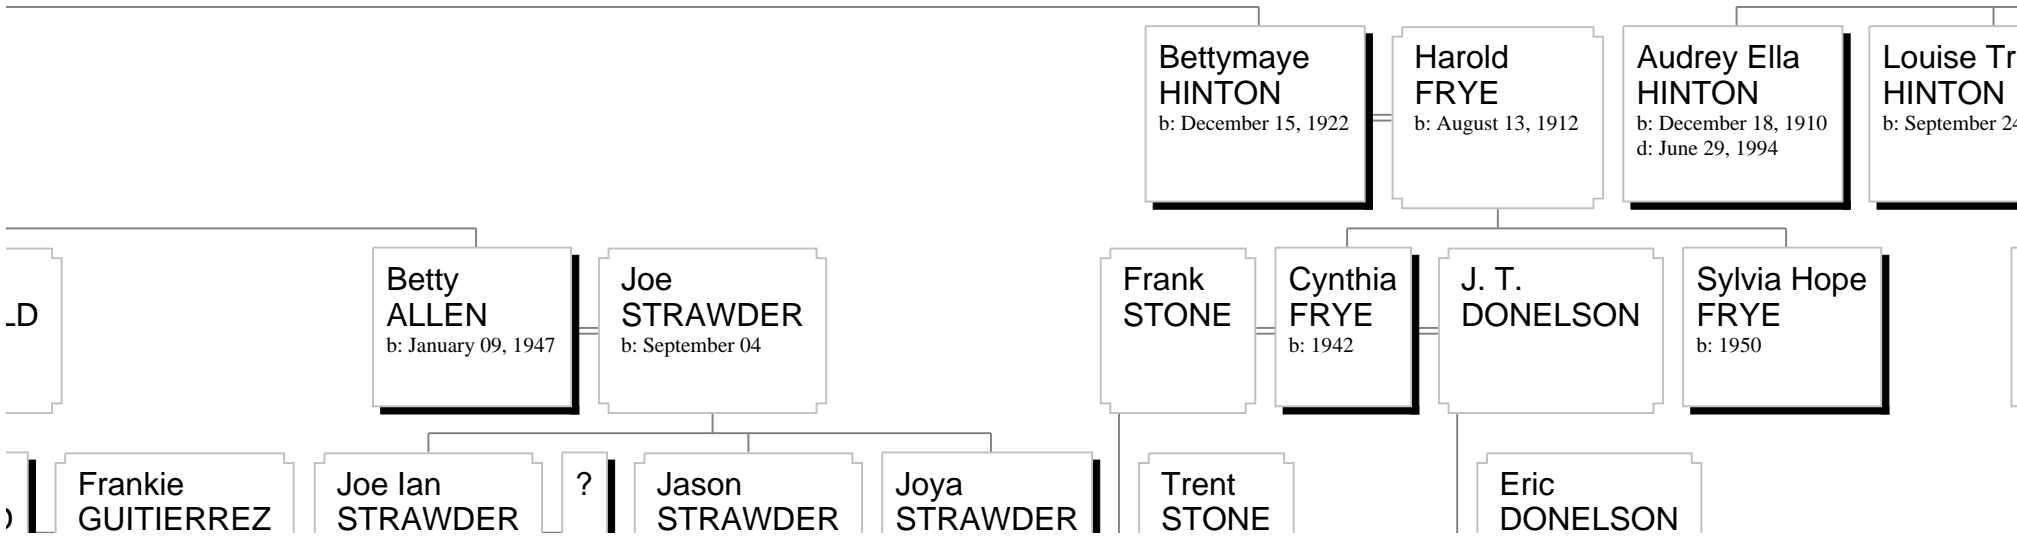

Lynwood J  
WALKER  
b: July 23, 1919  
d: February 02, 2000

Sean

John  
MARSHALL

Rhonda  
LANG

Ricky  
LANG

Roy  
LANG

Shiquan Kelly  
Elizabeth

Lynwood  
WALKER

Judith  
WALKER

Joyce  
WALKER

Katherine  
WALKER

W  
W

b: December 04, 1960

b: July 19, 1962

3rd Great-Grandchildren

**Kelvin  
LIGHTNER**  
b: June 17, 1992

**Katrina  
LIGHTNER**  
b: July 15, 1984

4th Great-Grandchildren

**Kalin Lynn  
LIGHTNER**  
b: January 17, 2004

b: July 16, 1968

**HINTON III**  
b: December 30, 1970

b: August 14, 1973

**HINTON**  
b: June 02, 1978