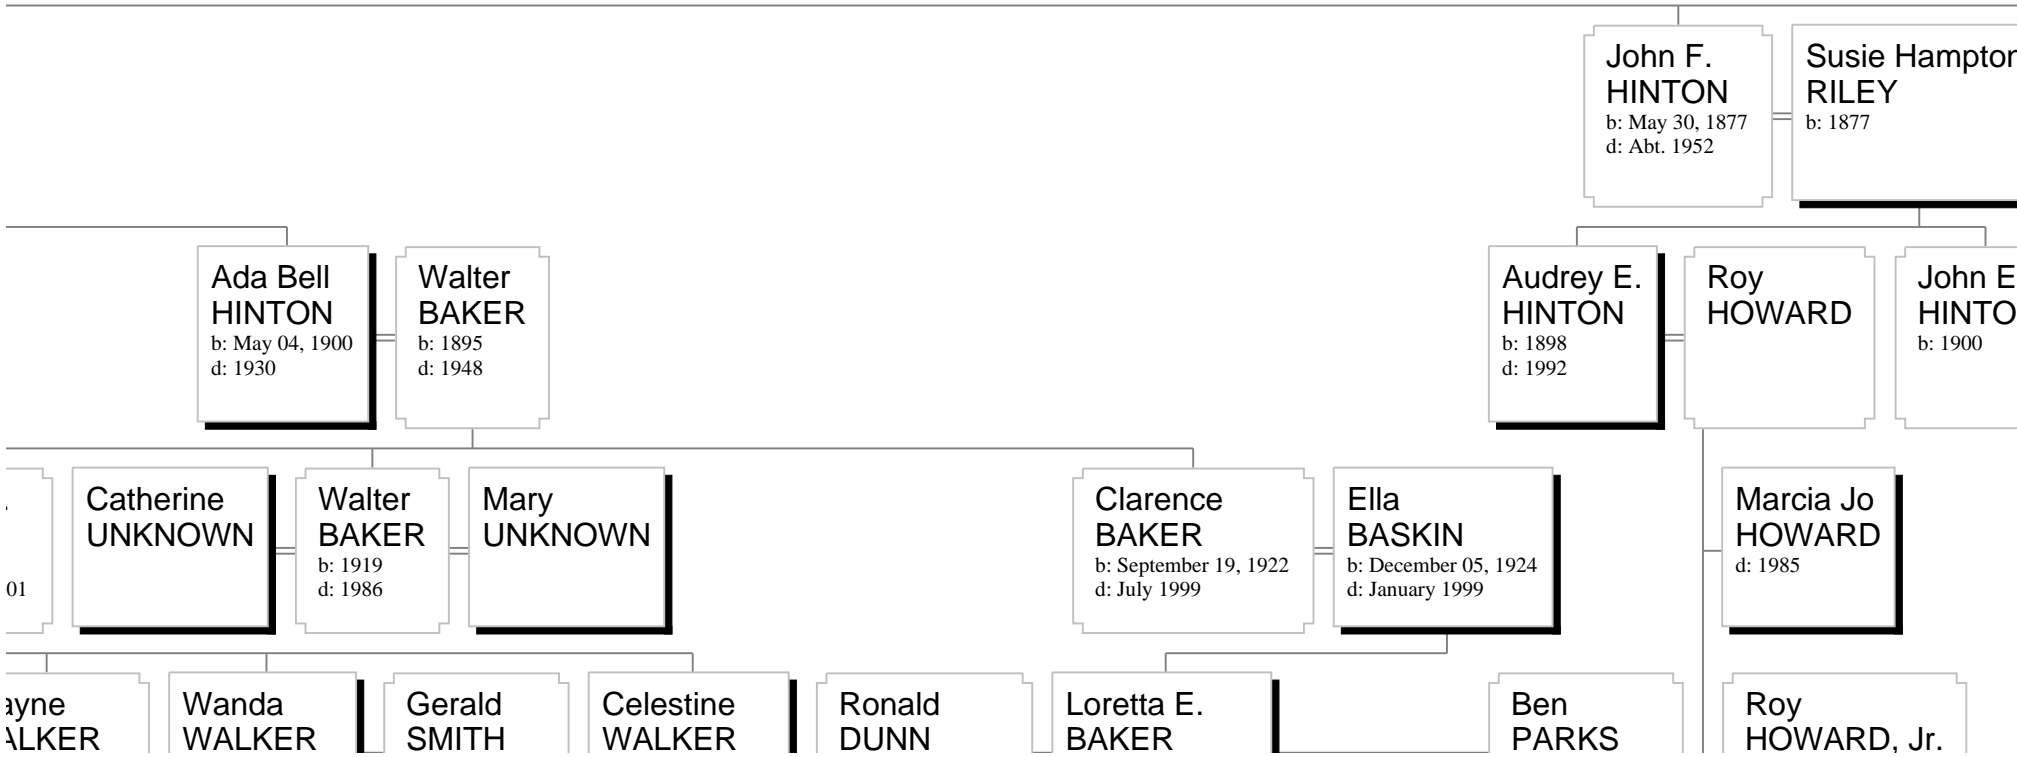

Lynwood J  
WALKER  
b: July 23, 1919  
d: February 02, 2000

Sean

John  
MARSHALL

Rhonda  
LANG

Ricky  
LANG

Roy  
LANG

Shiquan Kelly  
Elizabeth

Lynwood  
WALKER

Judith  
WALKER

Joyce  
WALKER

Katherine  
WALKER

W  
W

b: December 04, 1960

b: July 19, 1962

3rd Great-Grandchildren

**Kelvin  
LIGHTNER**  
b: June 17, 1992