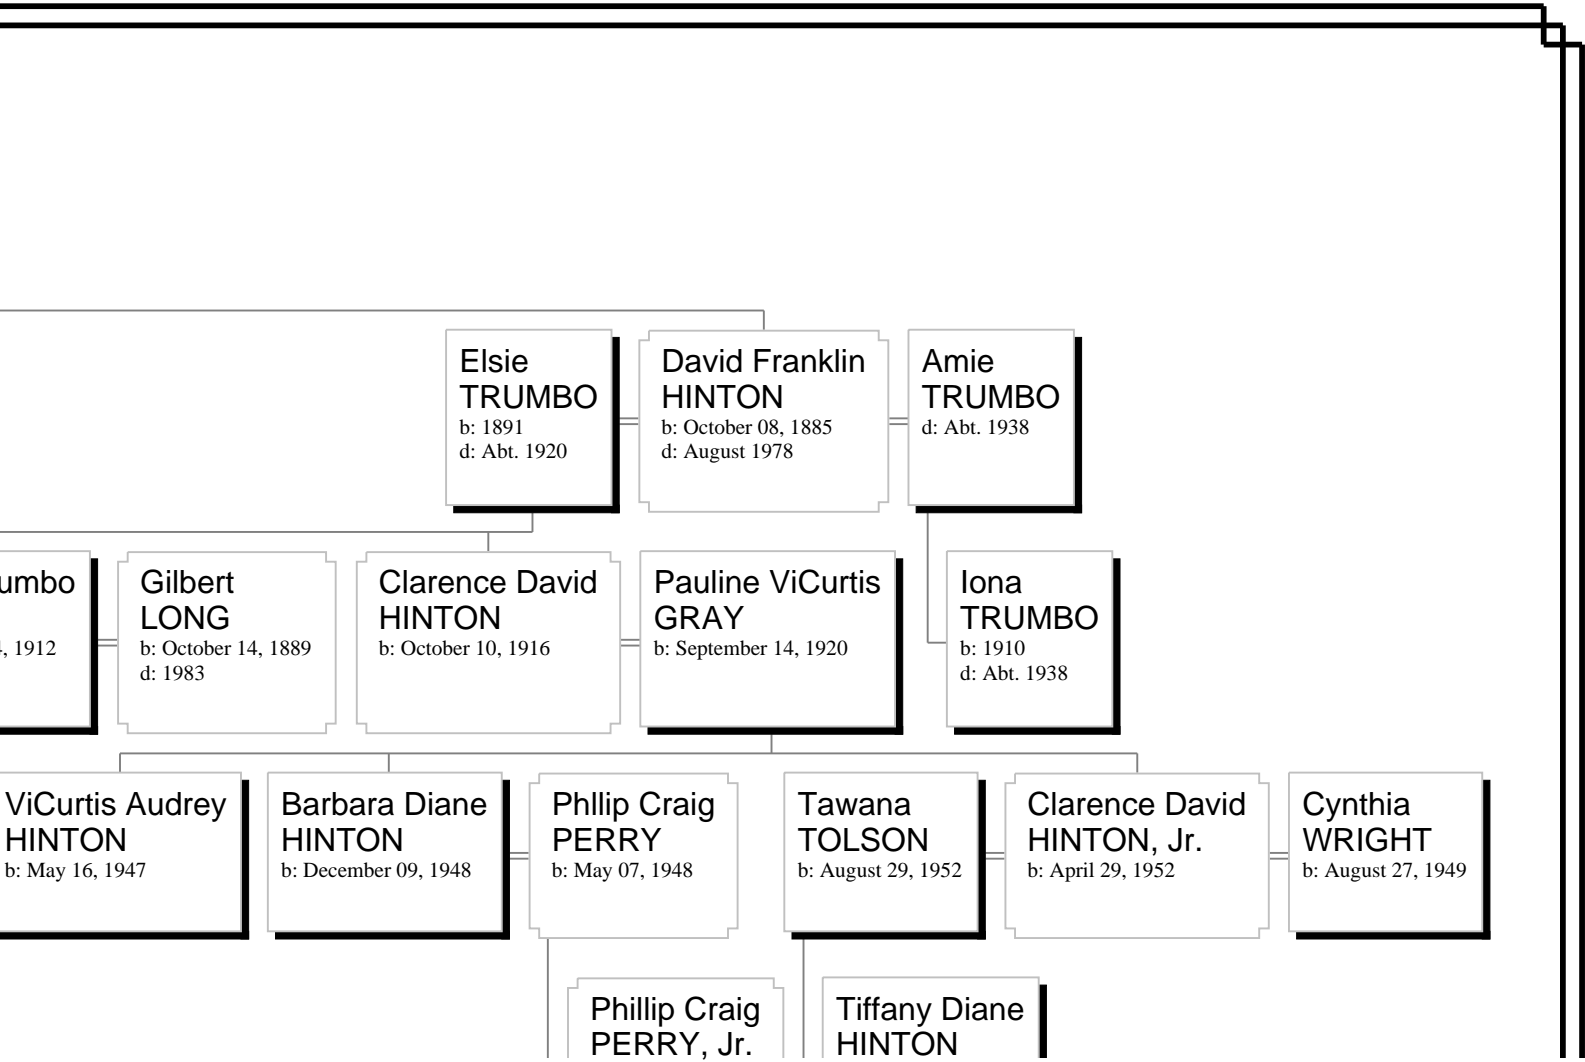

Judith  
WALKER

Joyce  
WALKER

Katherine  
WALKER

W  
W

b: December 04, 1960

b: July 19, 1962

3rd Great-Grandchildren

**Kelvin  
LIGHTNER**  
b: June 17, 1992