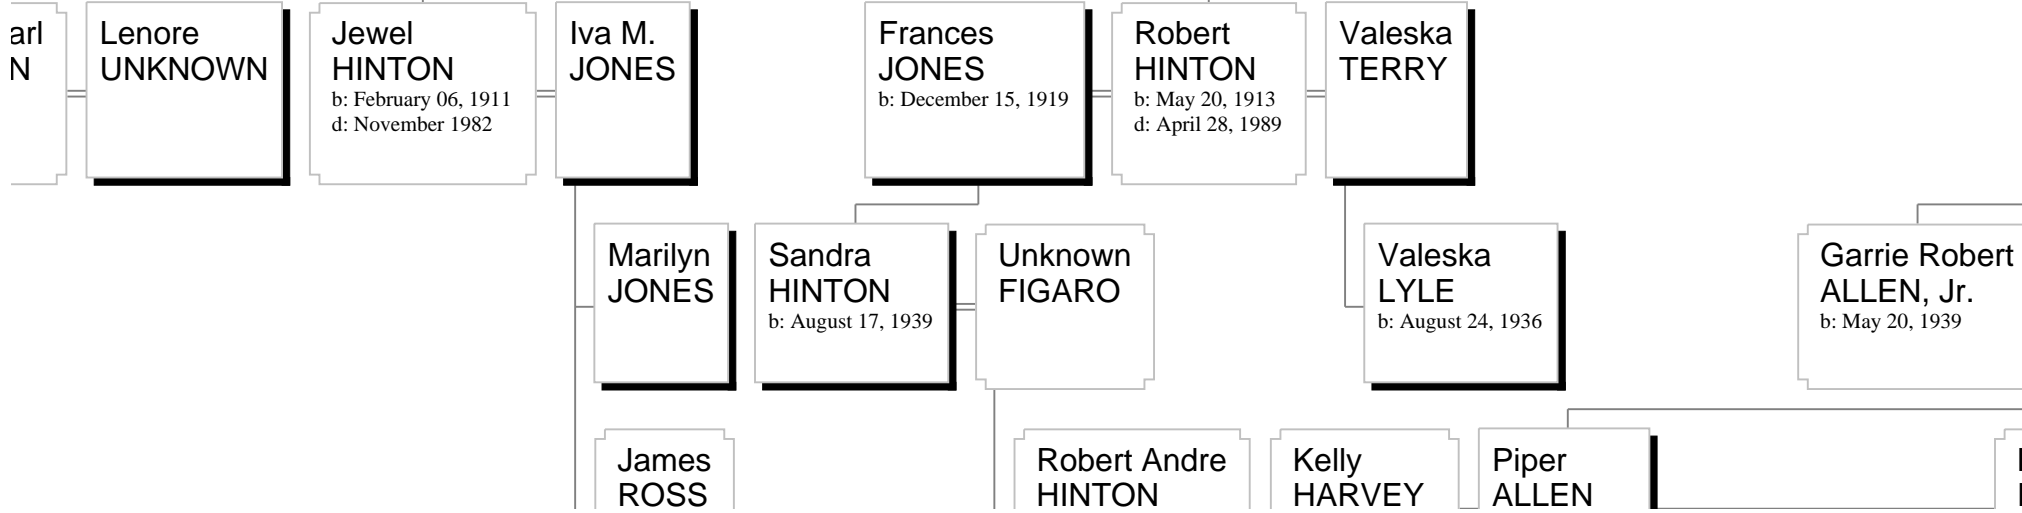

Judith  
WALKER

Joyce  
WALKER

Katherine  
WALKER

W  
W

b: December 04, 1960

b: July 19, 1962

3rd Great-Grandchildren

**Kelvin  
LIGHTNER**  
b: June 17, 1992