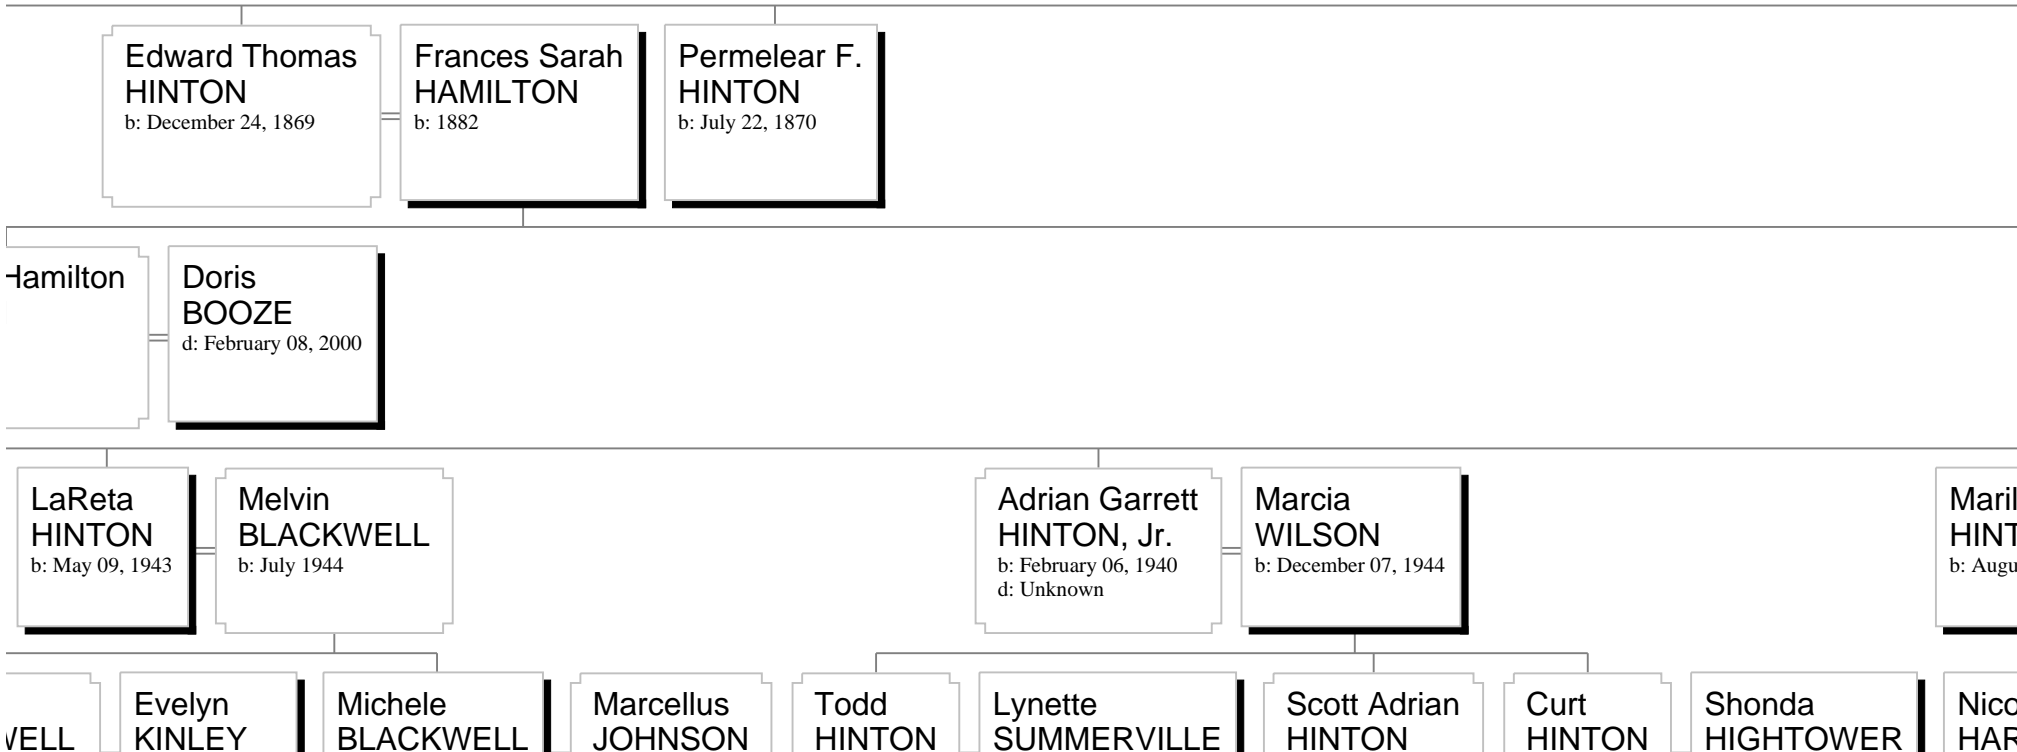

Victor  
PUTNAM

Elton  
BRYSON

Lorraine  
GRAVES

MaRita  
HINTON

Anna Florence  
**WILLIAMS**  
d: April 13, 1958

William  
Alexander  
**HINTON**  
b: April 28, 1873  
d: November 12, 1968

**RAMONA**  
b: April 02, 1935  
d: July 29, 1983