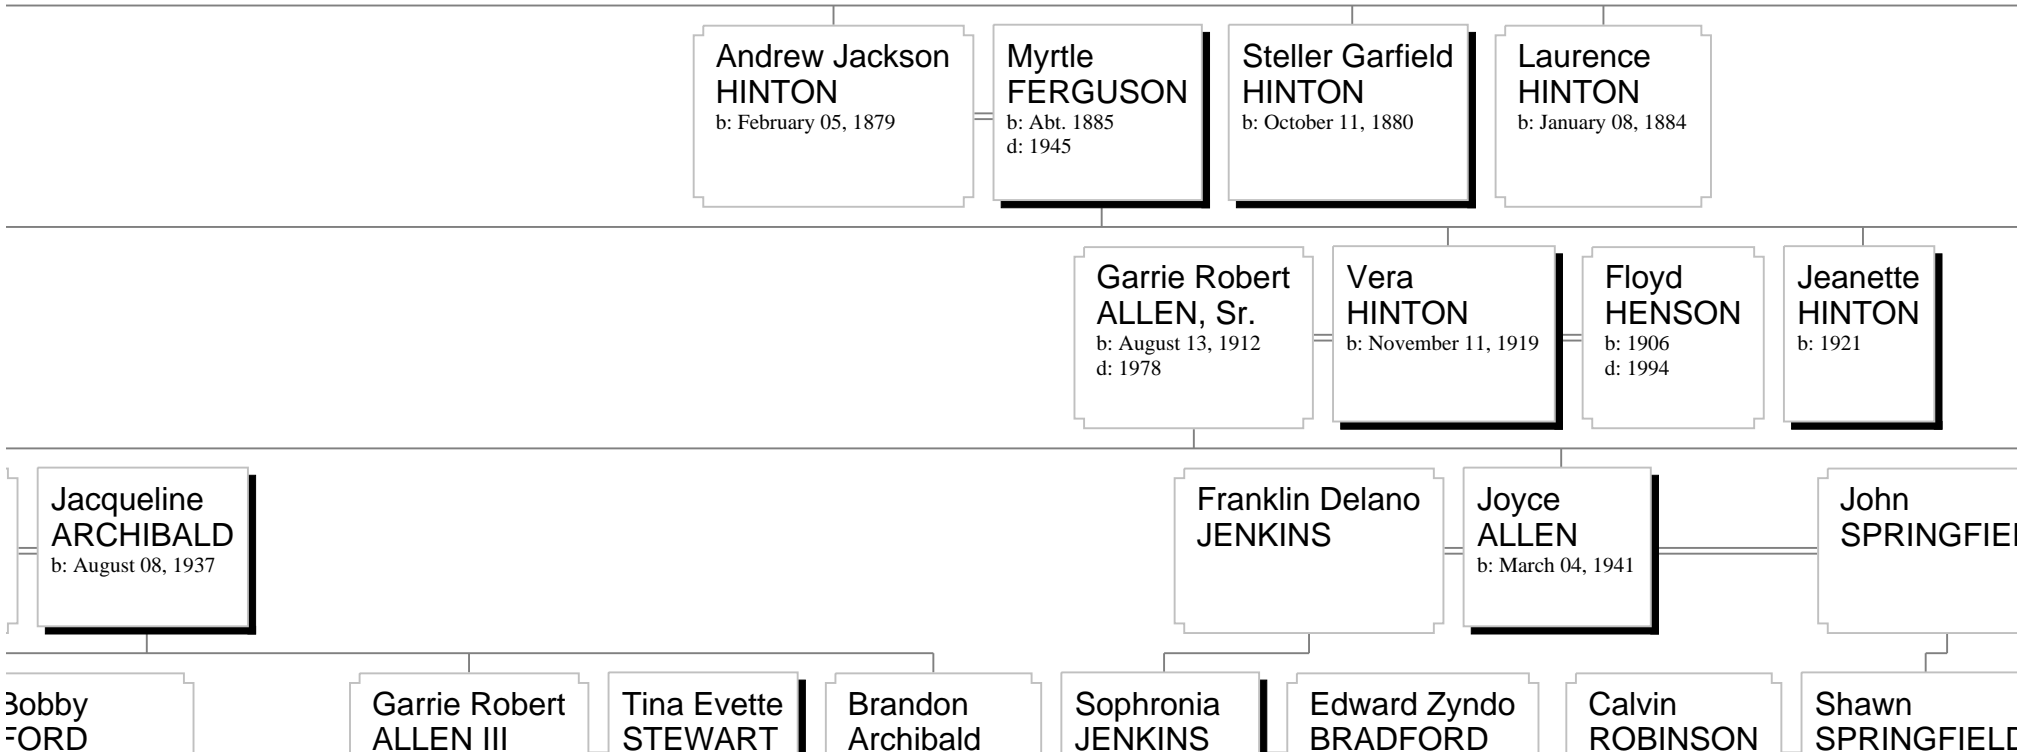

Lynwood J  
WALKER  
b: July 23, 1919  
d: February 02, 2000

Sean

John  
MARSHALL

Rhonda  
LANG

Ricky  
LANG

Roy  
LANG

Shiquan Kelly  
Elizabeth

Lynwood  
WALKER

Judith  
WALKER

Joyce  
WALKER

Katherine  
WALKER

W  
W

b: December 04, 1960

b: July 19, 1962

3rd Great-Grandchildren

**Kelvin  
LIGHTNER**  
b: June 17, 1992

**Katrina  
LIGHTNER**  
b: July 15, 1984

4th Great-Grandchildren

**Kalin Lynn  
LIGHTNER**  
b: January 17, 2004

b: July 16, 1968

**HINTON III**  
b: December 30, 1970

b: August 14, 1973

**HINTON**  
b: June 02, 1978